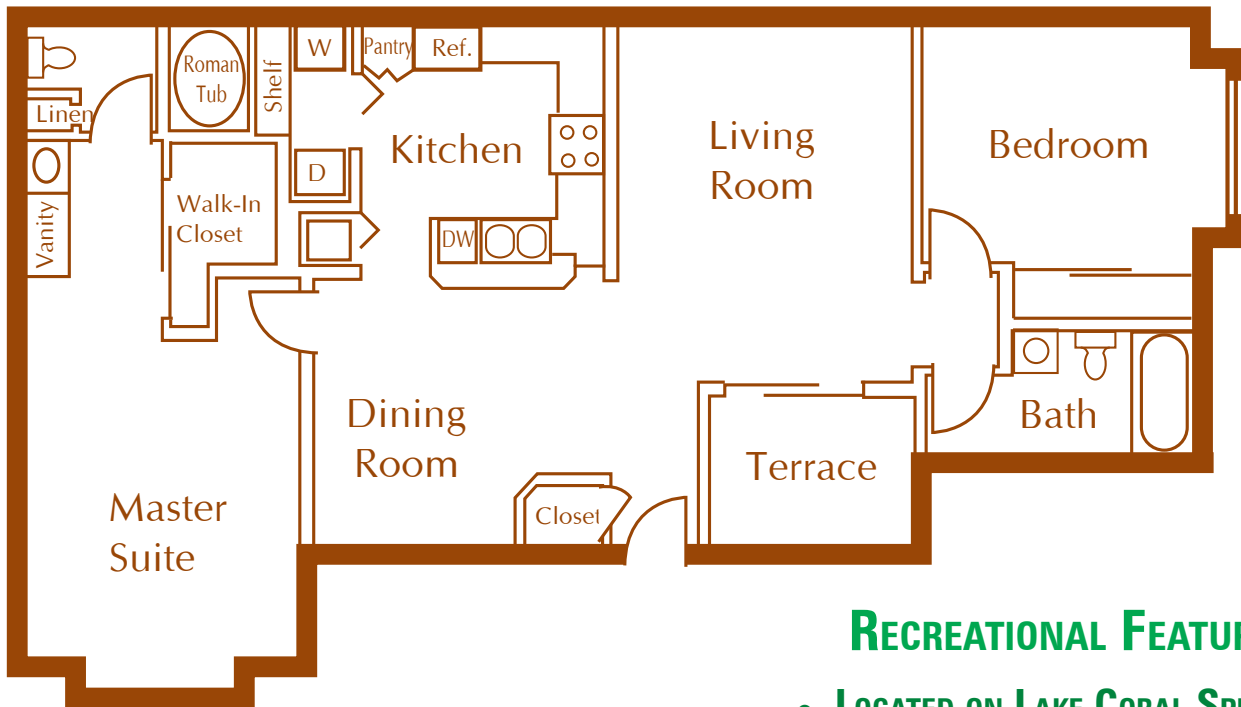

Club Lake Pointe

2 Bedroom 2 Bath

1,205 Square Feet

Starting at \$1,250

INTERIOR FEATURES

- INDIVIDUAL ENTRANCES
- FULLY APPOINTED KITCHEN WITH SPACIOUS PANTRY
- DECORATOR CERAMIC TILE KITCHEN, FOYER AND BATHS
- UTILITY ROOM WITH FULL-SIZE WASHER AND DRYER
- RELAXING ROMAN TUB
- SPACIOUS WALK-IN CLOSET